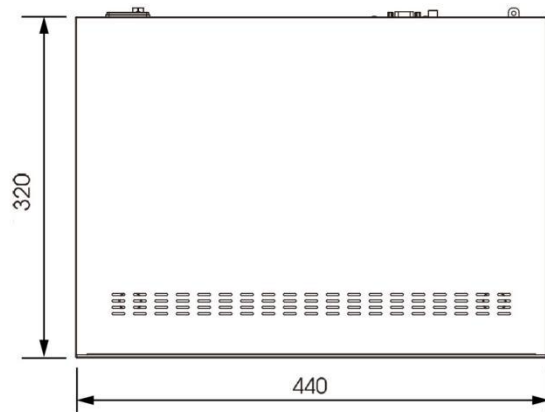

4K H.265 Pro NVR 7000 Series

Interfaces

1. Run Indicator   2. HDD Indicator   3. USB   4. Power Light   5. LAN1   6. LAN2   7. Audio Out   8. Audio In
9. RS-232   10. VGA   11. HDMI   12. USB   13. RS-485   14. Alarm Out   15. Alarm In   16. Power

Installation of HDDs

Structure Diagrams

Units: mm

Naming Convention

Milesight Technology Co.,Ltd. | www.milesight.com

Contact Us : sales@milesight.com   support@milesight.com

Add : 220 NE 51st Street, Oakland Park, Florida 33334, USA
Tel : +1-800-561-0485

Add : 925, Anyang SK V1 Center, LS -ro 116beon-gil, Dongan-gu, Anyang-si, Korea
Tel : +82-31-990-7772

Add : No.23 Wanghai Road, 2nd Software Park, Xiamen, China
Tel : +86-592-5922772