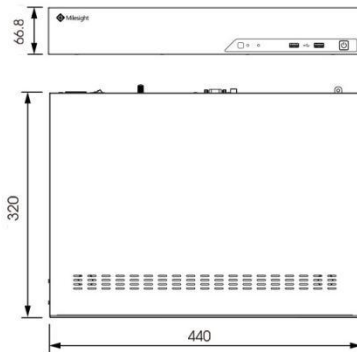

MS-N7016-UPH