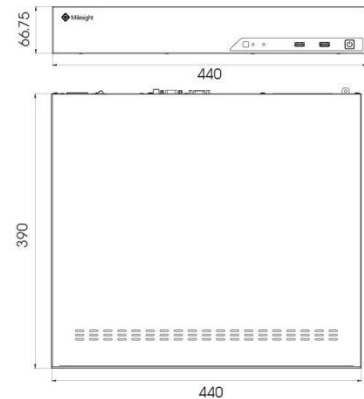

4K H.265 PoE NVR 7000 Series

Interfaces

MS-N7016-UPH

MS-N7032-UPH

- 1. Run Indicator 2. HDD Indicator 3. USB 4. Power 5. PoE Ports 6. LAN 7. Audio Out 8. Audio In
- 9. RS-232 10. VGA 11. HDMI 12. USB 13. RS-485 14. Alarm Out 15. Alarm In 16. Power

Installation of HDDs

Structure Diagrams

MS-N7016-UPH

MS-N7032-UPH

Units: mm

Naming Convention

Milesight Technology Co.,Ltd. | www.milesight.com

Contact Us: sales@milesight.com support@milesight.com