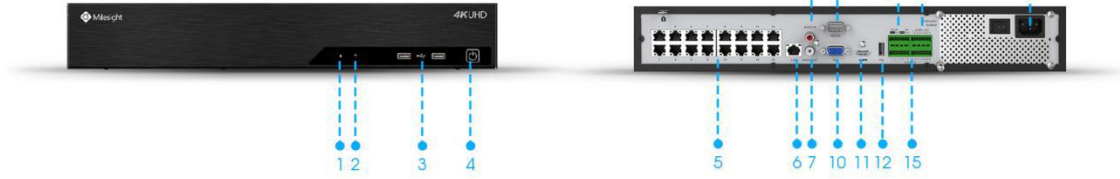

4K H.265 PoE NVR 7000 Series

Interfaces

MS-N7016-UPH

MS-N7032-UPH

- 1. Run Indicator 2. HDD Indicator 3. USB 4. Power 5. PoE Ports 6. LAN 7. Audio Out 8. Audio In
- 9. RS-232 10. VGA 11. HDMI 12. USB 13. RS-485 14. Alarm Out 15. Alarm In 16. Power