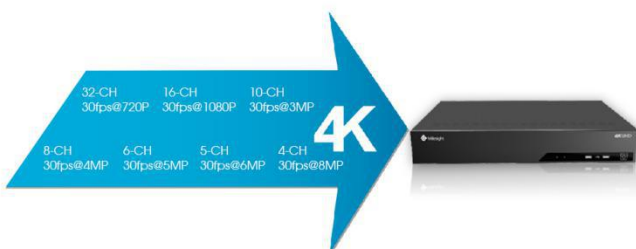

4K H.265 PoE NVR 7000 Series

MS-N7016-UPH/MS-N7032-UPH

[DATASHEET](#)

KEY FEATURES

- ▶ 16/24*PoE Ports (16/24*PoE ports design provides just one step to connect camera to NVR.)
- ▶ 16*1080P, 32*720P (Maximum supporting 16*1080P or 32*720P network cameras viewing at the same time.)
- ▶ HDMI & VGA (Providing both HDMI and VGA ports for users to choose according to their monitor types.)
- ▶ 4*3.5"HDD (4 SATA of 3.5"HDD, providing 10TB capacity for each HDD, up to 40TB total hard disk storage.)
- ▶ RAID 0/1/5/6/10 (Supporting 5 different RAID levels (0, 1, 5, 6,10) for the needs of users.)
- ▶ Video Content Analysis (With 10 detection modes, VCA greatly enhances the performance bringing comprehensive surveillance functions.)
- ▶ ANR (Can automatically replenish the recording gap due to internet interruptions(by storing at the edge).)

Plug and Play

Milesight PoE NVR 7000 Series features 16/24 independent PoE ports. The NVR will automatically detect, configure and play the live view of the network cameras once the cable is plugged.

H.265+H.264

Smartly figure out and switch between H.264 and H.265 automatically. It will extend the days to save recording file with H.265 than with other compressions.

Powerful Decoding Capacity

Maximum support up to 16*1080P or 32*720P network cameras viewing at the same time.