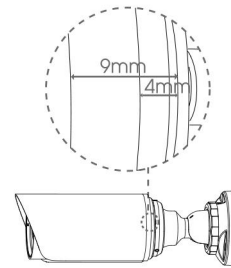

LPR H.265+ Vandal-proof Motorized Mini Bullet Network Camera

Structure Diagrams

Units: mm

Accessories Support

A01 Pole Mount

Weight: 720g
Dimensions: 170*51.5*152.6mm

A02 Internal Corner Bracket

Weight: 540g
Dimensions: 170*23.2*205.3mm

A03 External Corner Bracket

Weight: 900g
Dimensions: 170*152.6*76.3mm

A63 Junction Box

Weight: 620g
Dimensions: 134*127*40mm

Milesight Technology Co.,Ltd. | www.milesight.com

Contact Us: sales@milesight.com support@milesight.com