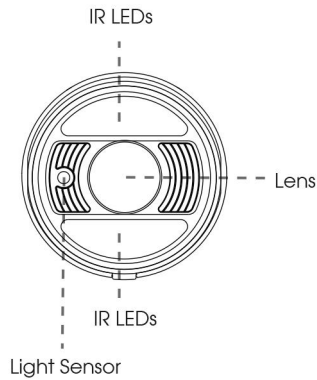

LPR H.265+ Vandal-proof Motorized Mini Bullet Network Camera

Structure Diagrams

Units: mm

Accessories Support

A01 Pole Mount

Weight: 720g
Dimensions: 170*51.5*152.6mm

A02 Internal Corner Bracket

Weight: 540g
Dimensions: 170*23.2*205.3mm