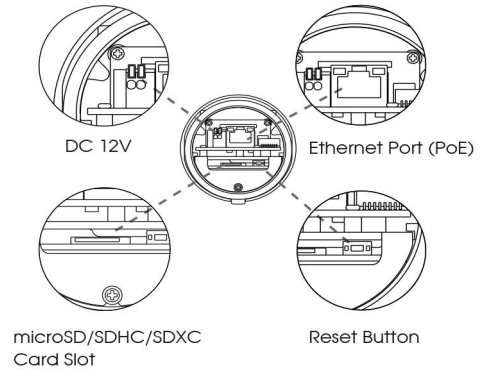

LPR H.265+ Vandal-proof Motorized Mini Bullet Network Camera

Structure Diagrams

Units: mm

Accessories Support

A01 Pole Mount

Weight: 720g
Dimensions: 170*51.5*152.6mm

A02 Internal Corner Bracket

Weight: 540g
Dimensions: 170*23.2*205.3mm