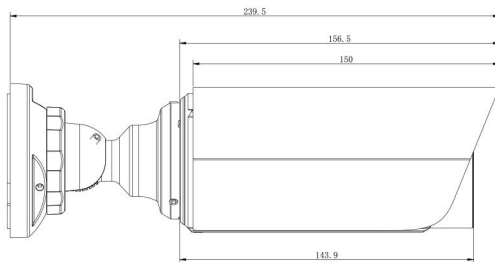

LPR H.265+ Vandal-proof Motorized Mini Bullet Network Camera

Structure Diagrams

Units: mm

Accessories Support

A01 Pole Mount

Weight: 720g
Dimensions: 170*51.5*152.6mm

A02 Internal Corner Bracket

Weight: 540g
Dimensions: 170*23.2*205.3mm