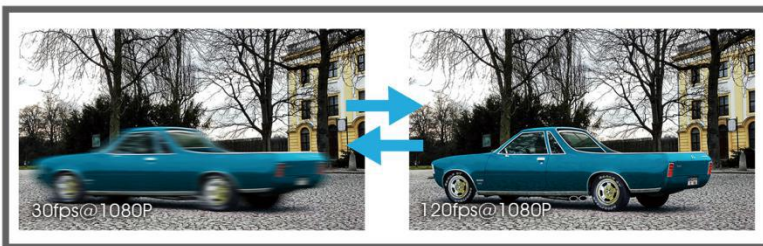

LPR H.265+ Vandal-proof Motorized Mini Bullet Network Camera

IP67 + IK10

Motorized Lens

DATASHEET

KEY FEATURES

- ▶ **Smart Stream** (Bandwidth, storage and bit rate are saved with Smart Stream On, eg, H.265+ saves 70%~80% bandwidth that of H.264.)
- ▶ **Smart IR II** (Combining the High Beam and Low Beam to adjust IR intensity to fit different lighting conditions.)
- ▶ **Advanced Functions** (Boasting to support various advanced functions such as HLC, Defog, ROI.)
- ▶ **256G** (Supporting ultra-large external microSD/SDHC/SDXC card storage up to 256G.)
- ▶ **Adjustable 3-Axis Bracket** (Providing a robust mounting platform for angle adjustments on a 3-axis plane.)

License Plate Recognition

Embedded in camera with no PC server required, the LPR allows network cameras to capture real-time license plate in both the highest levels of glare and the darkest hours of the night.

3 in 1 Super WDR Pro - 140dB

Milesight upgraded 3 in 1 Super WDR Pro outputs three frames each line, which is able to bring more details especially moving subjects. What's more, it greatly improves image quality for reducing smear and noisy points. The ratio that the brightest light signal values divided by the darkest light signal values is up to 140dB.