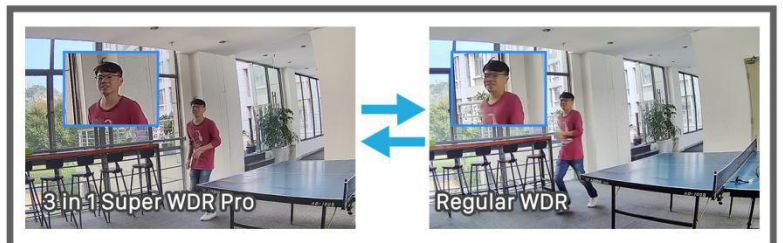

License Plate Recognition

Embedded in camera with no PC server required, the LPR allows network cameras to capture real-time license plate in both the highest levels of glare and the darkest hours of the night.

3 in 1 Super WDR Pro - 140dB

Milesight upgraded 3 in 1 Super WDR Pro outputs three frames each line, which is able to bring more details especially moving subjects. What's more, it greatly improves image quality for reducing smear and noisy points. The ratio that the brightest light signal values divided by the darkest light signal values is up to 140dB.