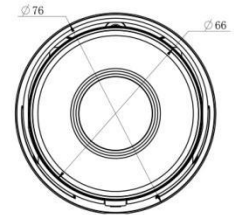

LPR H.265+ Mini Bullet Network Camera

Structure Diagrams

Units: mm

Accessories Support

A01 Pole Mount
Weight: 720g
Dimensions: 170*51.5*152.6mm

A02 Internal Corner Bracket
Weight: 540g
Dimensions: 170*23.2*205.3mm

A03 External Corner Bracket
Weight: 900g
Dimensions: 170*152.6*76.3mm

A63 Junction Box
Weight: 620g
Dimensions: 134*127*40mm

Milesight Technology Co.,Ltd. | www.milesight.com

Contact Us: sales@milesight.com | support@milesight.com