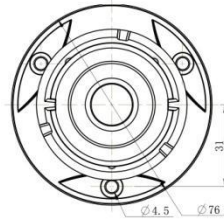

LPR H.265+ Mini Bullet Network Camera

Structure Diagrams

Units: mm

Accessories Support

A01 Pole Mount
Weight: 720g
Dimensions: 170*51.5*152.6mm

A02 Internal Corner Bracket
Weight: 540g
Dimensions: 170*23.2*205.3mm

A03 External Corner Bracket
Weight: 900g
Dimensions: 170*152.6*76.3mm

A63 Junction Box
Weight: 620g
Dimensions: 134*127*40mm

Milesight Technology Co.,Ltd. | www.milesight.com

Contact Us: sales@milesight.com | support@milesight.com