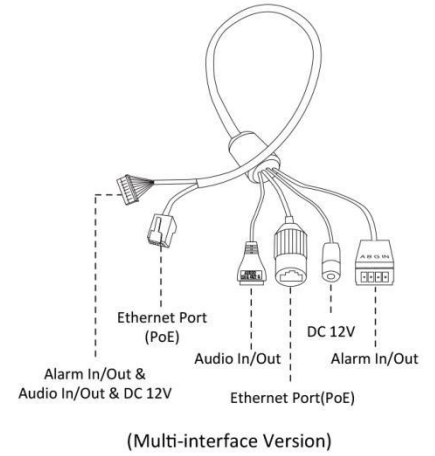

LPR H.265+ Mini Bullet Network Camera

Structure Diagrams

Units: mm

Accessories Support

A01 Pole Mount
Weight: 720g
Dimensions: 170*51.5*152.6mm

A02 Internal Corner Bracket
Weight: 540g
Dimensions: 170*23.2*205.3mm

A03 External Corner Bracket
Weight: 900g
Dimensions: 170*152.6*76.3mm

A63 Junction Box
Weight: 620g
Dimensions: 134*127*40mm

Milesight Technology Co.,Ltd. | www.milesight.com

Contact Us: sales@milesight.com | support@milesight.com

Add: 220 NE 51st Street, Oakland Park, Florida 33334, USA
Tel: +1-800-561-0485

Add: 925, Anyang SK V1 Center, LS-ro 116beon-gil, Dongan-gu, Anyang-si, Korea
Tel: +82-31-990-7772

Add: No.23 Wanghai Road, 2nd Software Park, Xiamen, China
Tel: +86-592-5922772