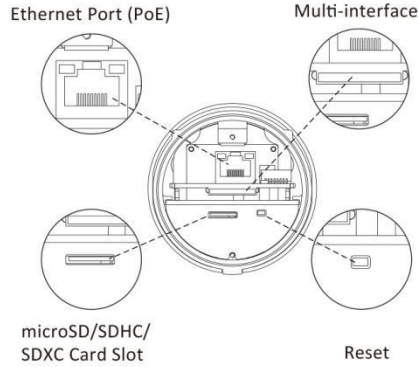

LPR H.265+ Mini Bullet Network Camera

Structure Diagrams

Units: mm

Accessories Support

A01 Pole Mount
Weight: 720g
Dimensions: 170*51.5*152.6mm

A02 Internal Corner Bracket
Weight: 540g
Dimensions: 170*23.2*205.3mm