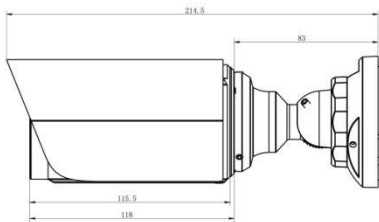

LPR H.265+ Mini Bullet Network Camera

Structure Diagrams

Units: mm

Accessories Support

A01 Pole Mount
Weight: 720g
Dimensions: 170*51.5*152.6mm

A02 Internal Corner Bracket
Weight: 540g
Dimensions: 170*23.2*205.3mm

A03 External Corner Bracket
Weight: 900g
Dimensions: 170*152.6*76.3mm

A63 Junction Box
Weight: 620g
Dimensions: 134*127*40mm

Milesight Technology Co.,Ltd. | www.milesight.com

Contact Us: sales@milesight.com | support@milesight.com