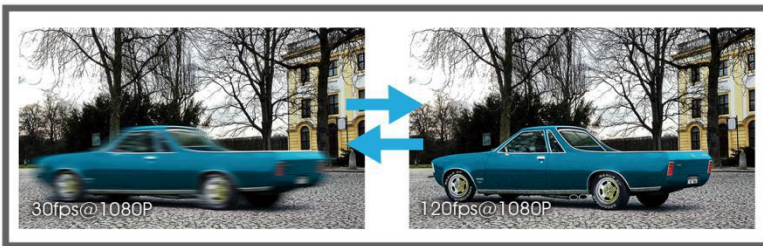

LPR H.265+ Mini Bullet Network Camera

IP67
IK10

DATASHEET

KEY FEATURES

- ▶ **Smart Stream** (Bandwidth, storage and bit rate are saved with Smart Stream On, eg, H.265+ saves 70%~80% bandwidth that of H.264.)
- ▶ **Powerful IR LEDs** (Equipped with 3rd generation dot matrix IR LEDs, guaranteeing excellent image quality, long lifespan and energy efficiency.)
- ▶ **Advanced Functions** (Boasting to support various advanced functions such as HLC, Defog, ROI.)
- ▶ **256G** (Supporting ultra-large external microSD/SDHC/SDXC card storage up to 256G.)
- ▶ **Adjustable 3-Axis Bracket** (Providing a robust mounting platform for angle adjustments on a 3-axis plane.)

License Plate Recognition

Embedded in camera with no PC server required, the LPR allows network cameras to capture real-time license plate in both the highest levels of glare and the darkest hours of the night.

3 in 1 Super WDR Pro - 140dB

Milesight upgraded 3 in 1 Super WDR Pro outputs three frames each line, which is able to bring more details especially moving subjects. What's more, it greatly improves image quality for reducing smear and noisy points. The ratio that the brightest light signal values divided by the darkest light signal values is up to 140dB.