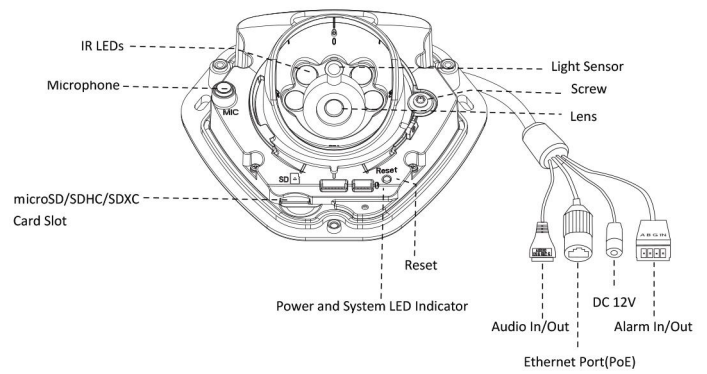

H.265+ Vandal-proof Mini Dome Network Camera

Structure Diagrams

(Default Version)

(Multi-interface Version)

Units: mm

Accessories Support

A01 Pole Mount

Weight: 720g
Dimensions: 170*51.5*152.6mm