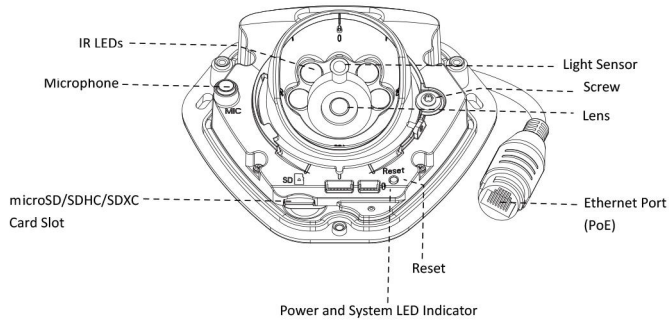

H.265+ Vandal-proof Mini Dome Network Camera

Structure Diagrams

(Default Version)

(Multi-interface Version)

Units: mm

Accessories Support

A01 Pole Mount

Weight: 720g
Dimensions: 170*51.5*152.6mm