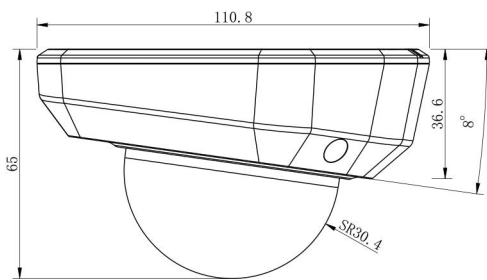

H.265+ Vandal-proof Mini Dome Network Camera

Structure Diagrams

(Default Version)

(Multi-interface Version)

Units: mm

Accessories Support

A01 Pole Mount

Weight: 720g
Dimensions: 170*51.5*152.6mm

A02 Internal Corner Bracket

Weight: 540g
Dimensions: 170*23.2*205.3mm

A03 External Corner Bracket

Weight: 900g
Dimensions: 170*152.6*76.3mm

A71 Wall Mount

Weight: 530g
Dimensions: 162*124*78 mm

A73 Adapter Plate

Weight: 28g
Dimension: 115*122.5*10mm

A74 Junction Box

Weight: 60g
Dimensions: 121.5*116.5*37.2

Milesight Technology Co.,Ltd. | www.milesight.com

Contact Us : sales@milesight.com support@milesight.com

Add: 220 NE 51st Street, Oakland Park, Florida 33334, USA
Tel: +1-800-561-0485