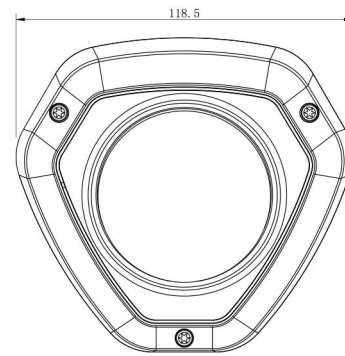

H.265+ Vandal-proof Mini Dome Network Camera

Structure Diagrams

(Default Version)

(Multi-interface Version)

Units: mm

Accessories Support

A01 Pole Mount

Weight: 720g
Dimensions: 170*51.5*152.6mm

A02 Internal Corner Bracket

Weight: 540g
Dimensions: 170*23.2*205.3mm

A03 External Corner Bracket

Weight: 900g
Dimensions: 170*152.6*76.3mm

A71 Wall Mount

Weight: 530g
Dimensions: 162*124*78 mm

A73 Adapter Plate

Weight: 28g
Dimension: 115*122.5*10mm

A74 Junction Box

Weight: 60g
Dimensions: 121.5*116.5*37.2

Milesight Technology Co.,Ltd. | www.milesight.com

Contact Us : sales@milesight.com support@milesight.com

Add: 220 NE 51st Street, Oakland Park, Florida 33334, USA
Tel: +1-800-561-0485