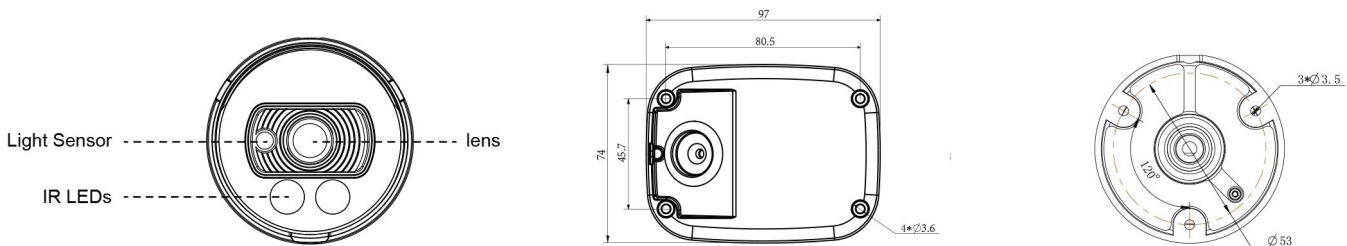

H.265+ Vandal-proof Mini Bullet Network Camera

Structure Diagrams

Junction Box Version

Cable Out Version

Units: mm

Accessories Support

A01 Pole Mount
Weight: 720g
Dimensions: 170*51.5*152.6mm

A02 Internal Corner Bracket
Weight: 540g
Dimensions: 170*23.2*205.3mm

A03 External Corner Bracket
Weight: 900g
Dimensions: 170*152.6*76.3mm

Milesight Technology Co.,Ltd. | www.milesight.com

Contact Us: sales@milesight.com | support@milesight.com

Add: 220 NE 51st Street, Oakland Park, Florida 33334, USA
Tel: +1-800-561-0485