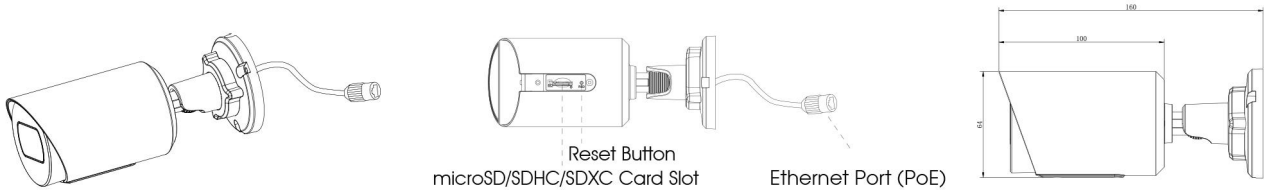

H.265+ Vandal-proof Mini Bullet Network Camera

Structure Diagrams

Junction Box Version

Cable Out Version

Units: mm

Accessories Support

A01 Pole Mount
Weight: 720g
Dimensions: 170*51.5*152.6mm

A02 Internal Corner Bracket
Weight: 540g
Dimensions: 170*23.2*205.3mm

A03 External Corner Bracket
Weight: 900g
Dimensions: 170*152.6*76.3mm

Milesight Technology Co.,Ltd. | www.milesight.com

Contact Us: sales@milesight.com | support@milesight.com

Add: 220 NE 51st Street, Oakland Park, Florida 33334, USA
Tel: +1-800-561-0485