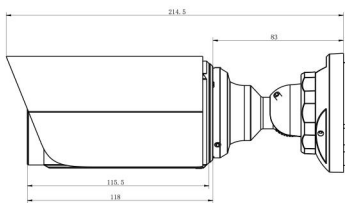

H.265+ Mini Bullet Network Camera

Structure Diagrams

Units: mm

Accessories Support

A01 Pole Mount

Weight: 720g
Dimensions: 170*51.5*152.6mm

A02 Internal Corner Bracket

Weight: 540g
Dimensions: 170*23.2*205.3mm

A03 External Corner Bracket

Weight: 900g
Dimensions: 170*152.6*76.3mm

A63 Junction Box

Weight: 620g
Dimensions: 134*127*40mm

Milesight Technology Co.,Ltd. | www.milesight.com

Contact Us: sales@milesight.com support@milesight.com