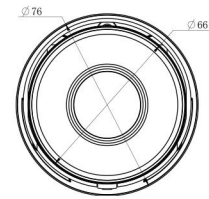

H.265+ Mini Bullet Network Camera

Structure Diagrams

Units: mm

Accessories Support

A01 Pole Mount

Weight: 720g
Dimensions: 170*51.5*152.6mm

A02 Internal Corner Bracket

Weight: 540g
Dimensions: 170*23.2*205.3mm

A03 External Corner Bracket

Weight: 900g
Dimensions: 170*152.6*76.3mm

A63 Junction Box

Weight: 620g
Dimensions: 134*127*40mm

Milesight Technology Co.,Ltd. | www.milesight.com

Contact Us: sales@milesight.com support@milesight.com