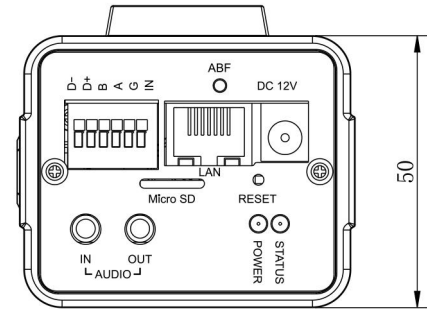

H.265+ ABF Pro Box Network Camera

Structure Diagrams

Units: mm

Accessories Support

A51 Protective Housing

Weight: 1988g

Dimensions: 380*150*H mm(H is adjustable)

Milesight Technology Co.,Ltd. | www.milesight.com

Contact Us: sales@milesight.com | support@milesight.com

Add: 220 NE 51st Street, Oakland Park, Florida 33334, USA
Tel: +1-800-561-0485

Add: 925, Anyang SK V1 Center, LS-ro 116beon-gil, Dongan-gu, Anyang-si, Korea
Tel: +82-31-990-7772

Add: No.23 Wanghai Road, 2nd Software Park, Xiamen, China
Tel: +86-592-5922772