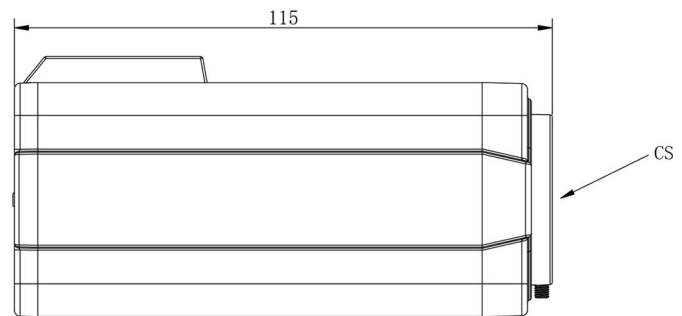

H.265+ ABF Pro Box Network Camera

Structure Diagrams

Units: mm

Accessories Support

A51 Protective Housing

Weight: 1988g

Dimensions: 380*150*H mm(H is adjustable)

Milesight Technology Co.,Ltd. | www.milesight.com

Contact Us: sales@milesight.com | support@milesight.com

Add: 220 NE 51st Street, Oakland Park, Florida 33334, USA
Tel: +1-800-561-0485

Add: 925, Anyang SK V1 Center, LS-ro 116beon-gil, Dongan-gu, Anyang-si, Korea
Tel: +82-31-990-7772

Add: No.23 Wanghai Road, 2nd Software Park, Xiamen, China
Tel: +86-592-5922772