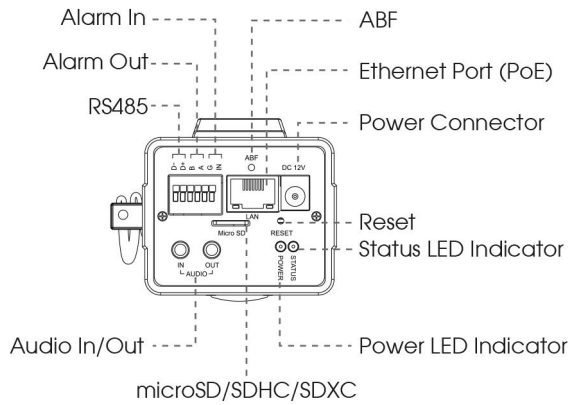

H.265+ ABF Pro Box Network Camera

Structure Diagrams

Units: mm

Accessories Support

A51 Protective Housing

Weight: 1988g

Dimensions: 380*150*H mm(H is adjustable)

Milesight Technology Co.,Ltd. | www.milesight.com

Contact Us: sales@milesight.com | support@milesight.com

Add: 220 NE 51st Street, Oakland Park, Florida 33334, USA
Tel: +1-800-561-0485

Add: 925, Anyang SK V1 Center, LS-ro 116beon-gil, Dongan-gu, Anyang-si, Korea
Tel: +82-31-990-7772

Add: No.23 Wanghai Road, 2nd Software Park, Xiamen, China
Tel: +86-592-5922772