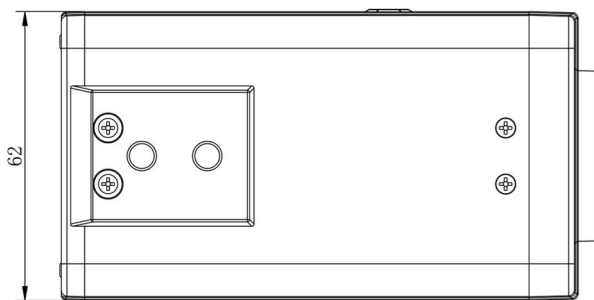

H.265+ ABF Pro Box Network Camera

Structure Diagrams

Units: mm

Accessories Support

A51 Protective Housing

Weight: 1988g

Dimensions: 380*150*H mm(H is adjustable)

Milesight Technology Co.,Ltd. | www.milesight.com

Contact Us: sales@milesight.com | support@milesight.com

Add: 220 NE 51st Street, Oakland Park, Florida 33334, USA
Tel: +1-800-561-0485

Add: 925, Anyang SK V1 Center, LS-ro 116beon-gil, Dongan-gu, Anyang-si, Korea
Tel: +82-31-990-7772

Add: No.23 Wanghai Road, 2nd Software Park, Xiamen, China
Tel: +86-592-5922772