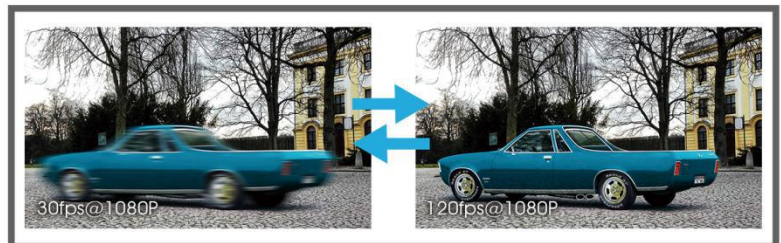

Various Zoom Lens Supported

The Pro Box Camera allows the user to choose different zoom lens and the various lens can provide new perspectives, which perfectly caters to the needs for flexible surveillance.