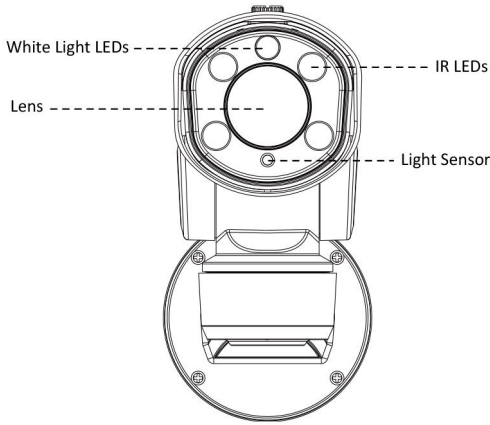

4K 12x H.265 Mini PTZ Bullet Network Camera

Structure Diagrams

Wall Mount: