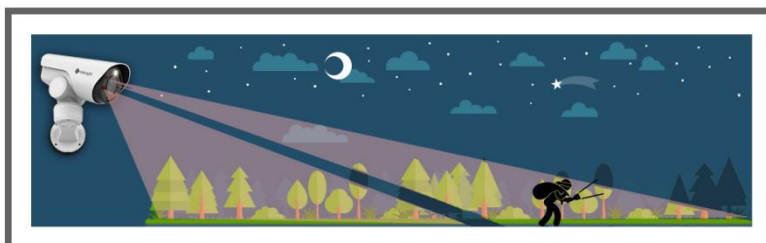

IR LEDs & White LED

Enable 100 meters distinct images at night with IR LEDs as well as express alarm and deliver colorful surveillance with the White LED.