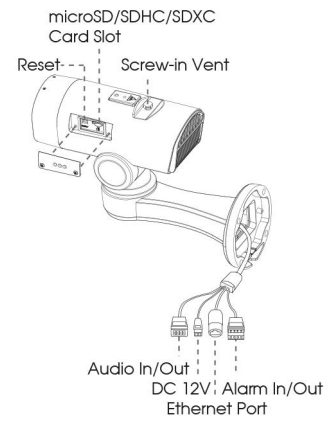

Pedestal Mount:

Units: mm

Accessories Support

A01 Pole Mount

Weight: 720g
Dimensions: 170*51.5*152.6mm

A03 External Corner Bracket

Weight: 900g
Dimensions: 170*152.6*76.3mm

A62 Junction Box

Weight: 510g
Dimensions: 134*127*40mm