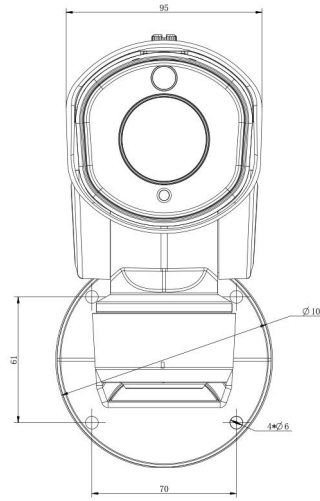

4K 12x H.265 Mini PTZ Bullet Network Camera

Structure Diagrams

Wall Mount: