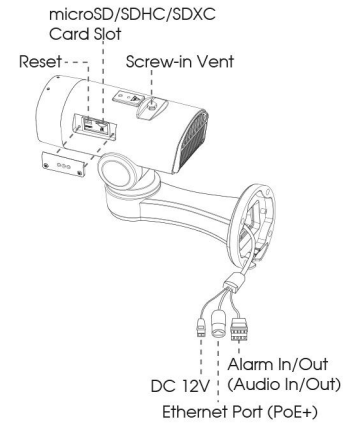

4K 12x H.265 Mini PTZ Bullet Network Camera

Structure Diagrams

Wall Mount: