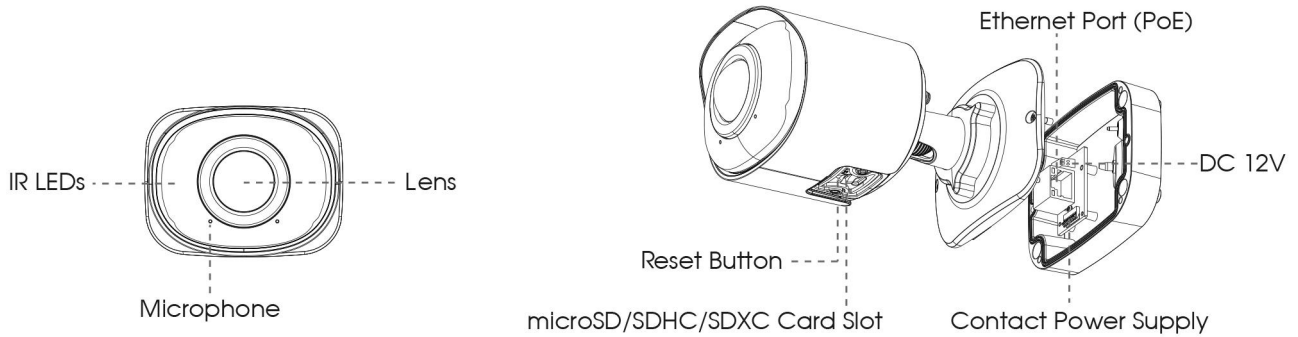

Integrated Junction Box

The well-designed Integrated Junction Box ensures efficient and simple installation. It enlarges the space to make cable connection neat and easy. With the help of IP67-rated weather-proof design and Point-contact Power Supply, the Integrated Junction Box is able to offer stable operation and supreme user-experience.

180° Panoramic H.265+ Mini Bullet Network Camera

Structure Diagrams

Units: mm

Accessories Support

A01 Pole Mount

Weight: 720g
Dimensions: 170*51.5*152.6mm

A02 Internal Corner Bracket

Weight: 540g
Dimensions: 170*23.2*205.3mm