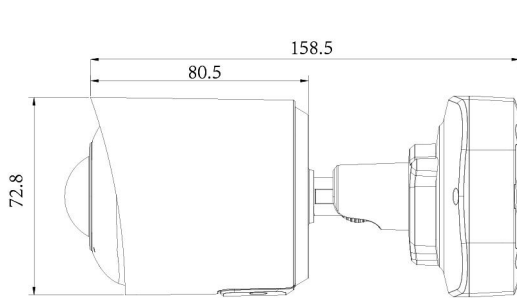

180° Panoramic H.265+ Mini Bullet Network Camera

Structure Diagrams

Units: mm

Accessories Support

A01 Pole Mount

Weight: 720g
Dimensions: 170*51.5*152.6mm

A02 Internal Corner Bracket

Weight: 540g
Dimensions: 170*23.2*205.3mm

A03 External Corner Bracket

Weight: 900g
Dimensions: 170*152.6*76.3mm

Milesight Technology Co.,Ltd. | www.milesight.com

Contact Us: sales@milesight.com | support@milesight.com

Add: 220 NE 51st Street, Oakland Park, Florida 33334, USA
Tel: +1-800-561-0485