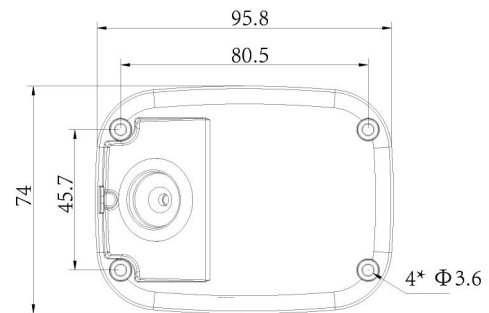

180° Panoramic H.265+ Mini Bullet Network Camera

Structure Diagrams

Units: mm

Accessories Support

A01 Pole Mount

Weight: 720g
Dimensions: 170*51.5*152.6mm

A02 Internal Corner Bracket

Weight: 540g
Dimensions: 170*23.2*205.3mm

A03 External Corner Bracket

Weight: 900g
Dimensions: 170*152.6*76.3mm

Milesight Technology Co.,Ltd. | www.milesight.com

Contact Us: sales@milesight.com | support@milesight.com

Add: 220 NE 51st Street, Oakland Park, Florida 33334, USA
Tel: +1-800-561-0485