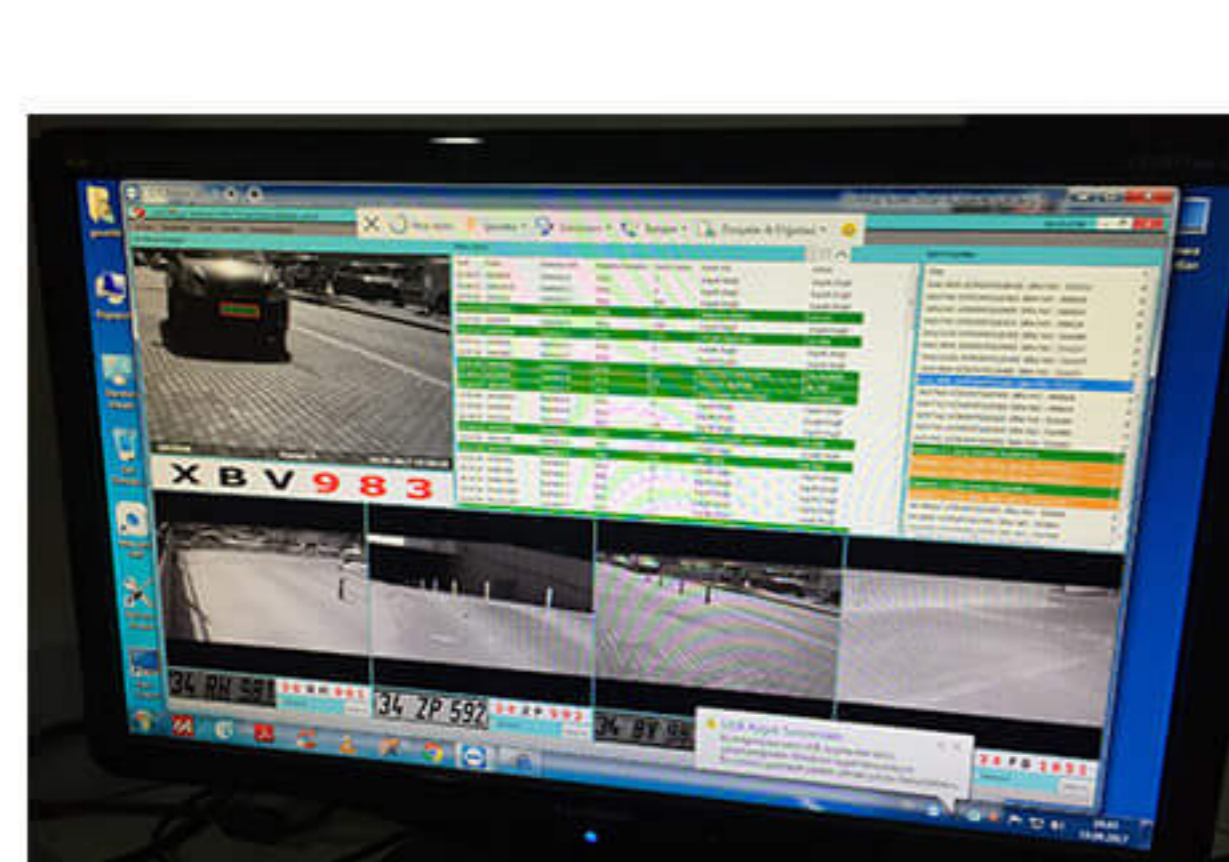

Compatible with the Third Party Software to Realize LPR

License Plate Recognition(LPR) is a technology that uses optical character recognition on images to read vehicle registration plates, which allows to automatically capture the license plate in real time and processed them to produce a textual output for further processing. Compatible with the third party LPR software, the solution could easily recognize the number plate on the image to realize the LPR functionality. So that free-flow of the cars and security of the residential area are guaranteed.

H.265 Mini PoE PTZ Network Camera is now a popular model among all the product for its special features. It's a innovation. And we still could see the starlight premium series with strong low light visibility shines in the market to attract customers.

Result

Milesight Network Camera is now working in the Crystal Residential in Turkey. The H.265 Mini Bullet Network Camera and H.265 Vandal-proof Mini Dome Network Camera provide high detailed network image so that no detail is missed in indoor and outdoor areas. A soul to a man is what Pan,Tilt and Zoom to a PTZ Network Camera. The innovative new model offers the all-round monitoring to cover all the entrance area. So that the security level is improved. All the functional network cameras are well managed by NVR to efficiently running the whole solution.