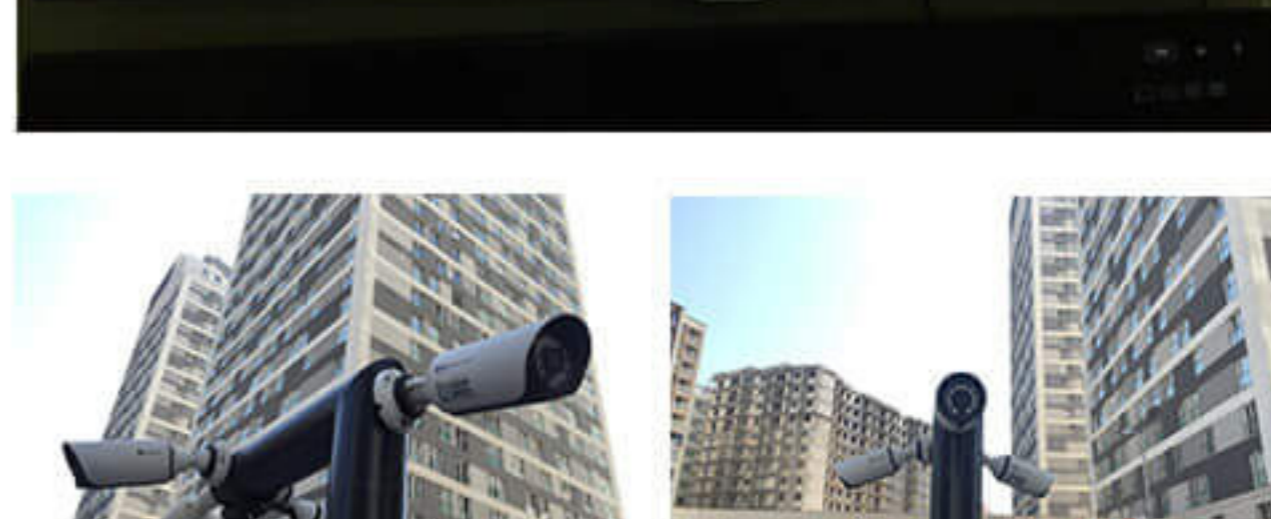

Starlight Premium Series, Starts to Light up the Darkness

With ultra low light visibility in minimal lighting condition reaching 0.002lux, the Mini Bullet Network Camera, Vandal-proof Mini Dome Network Camera and Pro Bullet Network Camera run well to offer high quality images even in the low light environment. The entrance and corridors might lack of light especially at night. The sensitivity to the light greatly enhances the ability to catch detailed images. So that, the LPR functionality could be smoothly realized even in poor lighting conditions. The IP67-rated weather-proof housing insures that the network camera could function free from the water and dust damage in all weather condition.