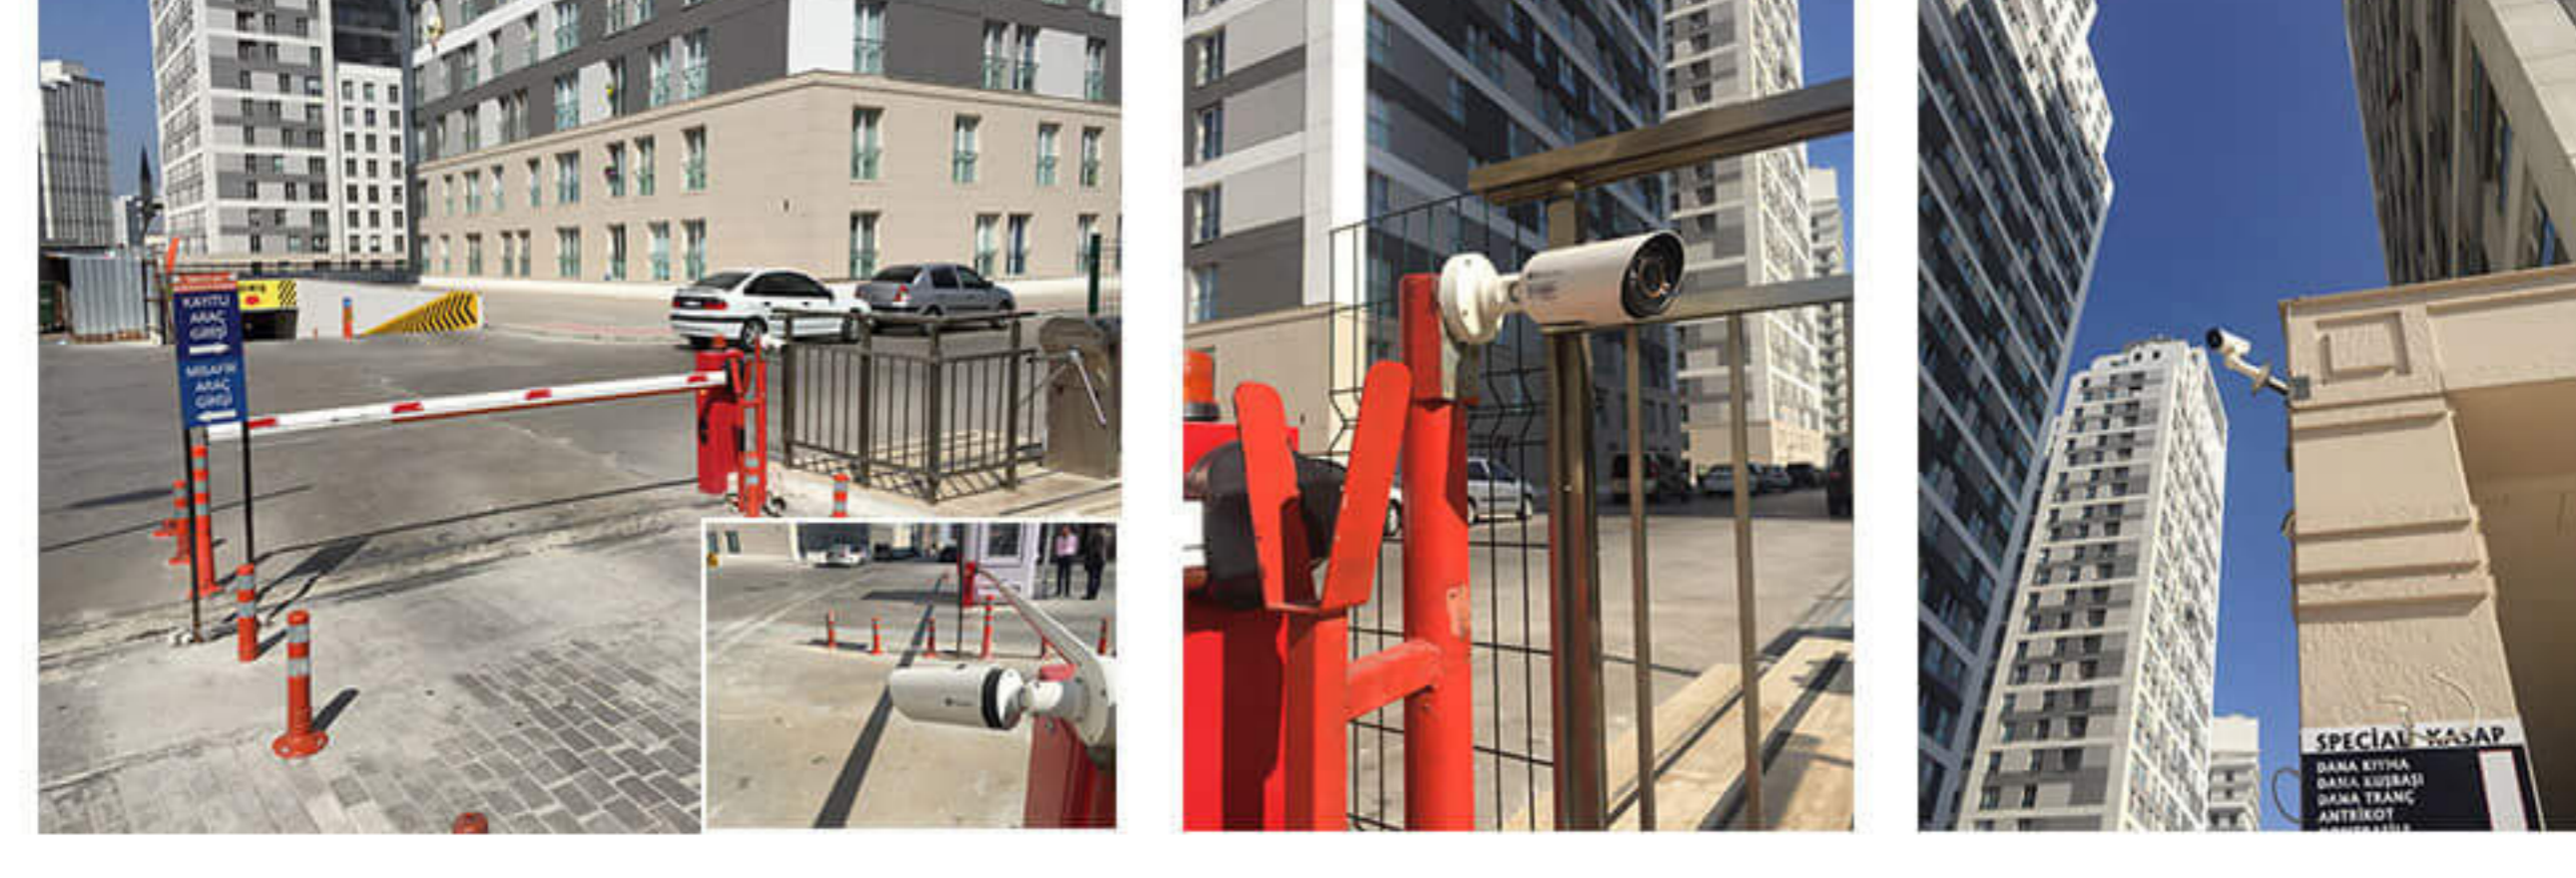

Challenge

The Residential area is a place where uncertain factors should be avoided as far as possible to guarantee the households' safety. The entrance with a large flow of people and cars is a complex area. The complexity itself, also the lighting condition especially at night and angle of field make the position a vital one in the whole monitoring area. To better manage the cars, a solution with strong compatibility is of great use to achieve LPR functionality. All these facilitated Milesight products chosen by Crystal Residential.